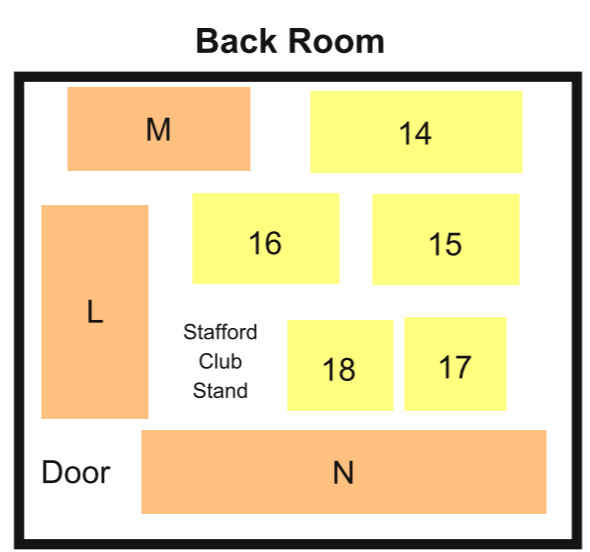

Traders

A Booklaw
B Rail Stuff
C Rail Image Collections
D Along Classic Lines
E Loco Fleet Shop
F Dapol
G North Western Models
H Topps Trains
I Thunderbolt
J Footplate
K MMR Model Kits
L ARA Club Stand
M Enwins 3D Models
N Anoraks Anonymous