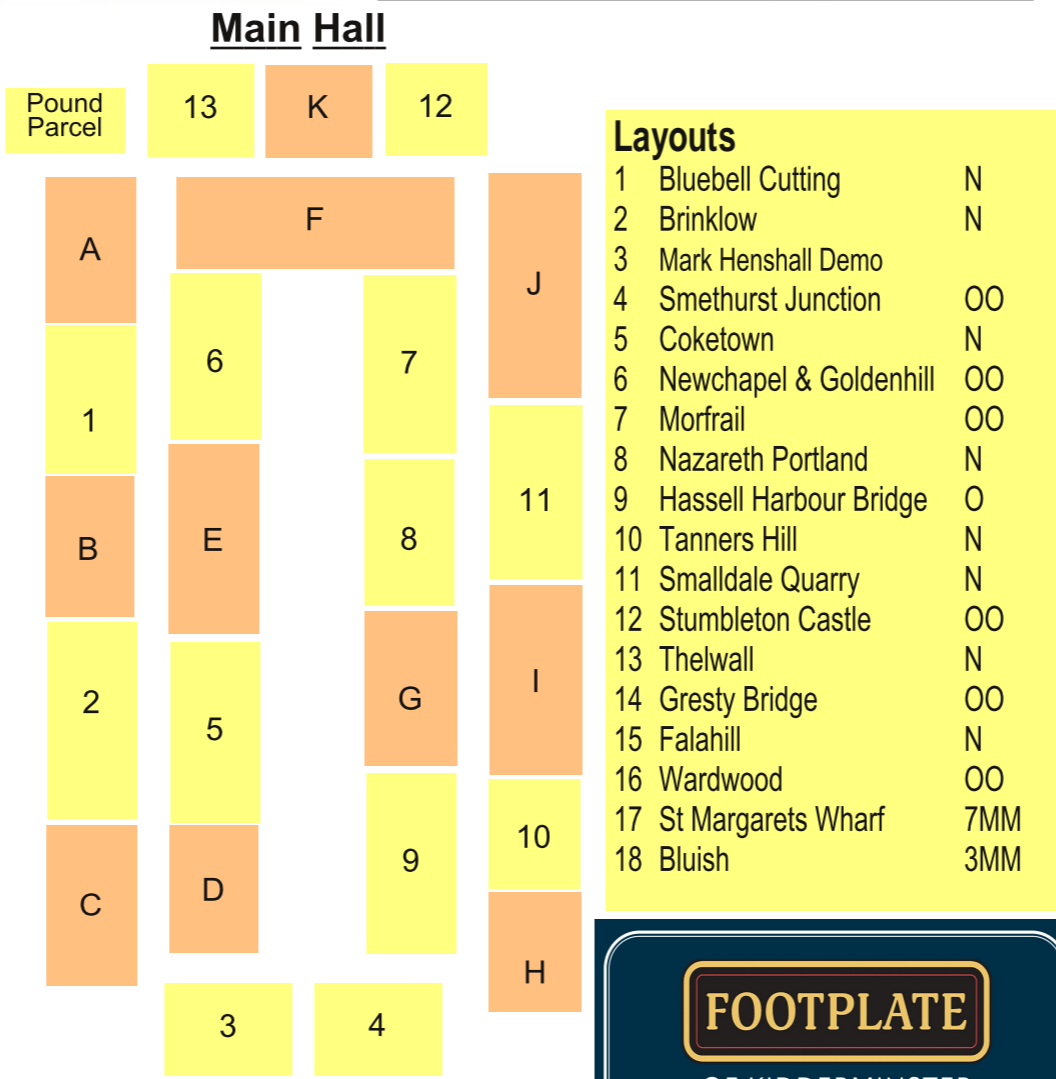

ENWINS 3D MODELS

3D printed
4mm products

Online model shop

Agents for
Rapido Trains UK

www.enwinsmodels.co.uk

RAILstuff
Model railway & diorama scenics

Trees
Foliage
Bushes
Paints
Weathering
Tools
Electrical
Grass
Kits

FREE UK DELIVERY ON YOUR FIRST ORDER
USE CODE 'ALSAGERFD' AT CHECKOUT

www.rail-stuff.com

Top Trains

The shop for the model railway enthusiast in the County town of Stafford

Wide range of stock from your favourite suppliers Hornby, Bachmann, Pecco, Dapol, Graham Farish, Woodland Scenics, Expo Tools, Metcalfe

Sets, locos, rolling stock, track, accessories, scenery, paints, brushes, tools, and a wide selection of pre-owned items.

Professional assistance and advice from fellow enthusiasts
Call Mike or Steve on 01785 247883
email: topptrains@gmail.com www.topptrains.co.uk
Find us on Facebook

www.Topptrains.co.uk

28 Marston Road, Stafford, ST16 3BS
FREE PARKING
Near A34 bus route - 3m from town centre - 1.5m from M6 J14
OPENING TIMES
Mon-Sat 10am-4.00pm - Wed & Sun Closed

Traders

A Booklaw
B Rail Stuff
C Rail Image Collections
D Along Classic Lines
E Loco Fleet Shop
F Dapol
G North Western Models
H Topps Trains
I Thunderbolt
J Footplate
K MMR Model Kits
L ARA Club Stand
M Enwins 3D Models
N Anoraks Anonymous

FOOTPLATE
- OF KIDDERMINSTER -
MODEL RAILWAY BOUGHT & SOLD

ALL SIZES CONSIDERED - TOP PRICES PAID
LIFETIME COLLECTION - OUR SPECIALITY

FOOTPLATE of Kidderminster 101 Comberton Hill, Kidderminster DY10 1QH
Selling your items? Contact us on : 01562 750076
www.FOOTPLATE.co.uk - pre-owned@footplate.co.uk

THE HOBBY GOBLIN

54 Hamil Road, Burslem, Stoke-on-Trent, Staffordshire ST6 1AU

OPEN: Tues - Fri 10.00am-4pm
Sat 10am-1pm
T: 01782 818433

Email: thehobbygoblin-uk@hotmail.com
www.thehobbygoblin.co.uk

Decoder and sound fitting, repairs and servicing, weathering and renumbering, layout advice and construction.

D. SMITHSON
Tel: 01782 787887

We are your LOCAL supplier for defra approved solid fuels.

Every size of GAS Bottle In Stock
WHATEVER The Weather

EXCEL
SMITHSONS
AutoGas
Smithsons AutoGas

Liverpool Road, Kidsgrove ST7 1EA
Opposite Tesco

WE WANT YOUR MODEL RAILWAYS

Thunderbolt Models
Coventry's leading Model Railway Shop

Stocking New and Quality Pre-owned Loco's and Rolling, along with Scenic materials, building kits, track, modelling tools, glues, and paints and more.

British, North American, South African, and European outline across all the brands
0, OO, HO and N Scales

Unit 56/96, Coventry Undercover Market, Queen Victoria Road, Coventry CV1 3HT
www.thunderboltmodels.com
Tel: 07851 731629

All Pre-owned Loco's come with a 3-month Warranty.
10% Discount Card Available

PRESENT THIS ADVERT AT OUR STAND AND RECEIVE THE DISCOUNT
(Items on special offer are excluded from this offer as they are already discounted)

BRITISH EUROPEAN AMERICAN

Full & part collections purchased
Willing to travel to collect or view
Same day payment - cash or bank transfer
Everything considered, in any condition - large collections sought after

CONTACT US
01302 371623 / 07526 768178 anoraksanonymous@googlemail.com